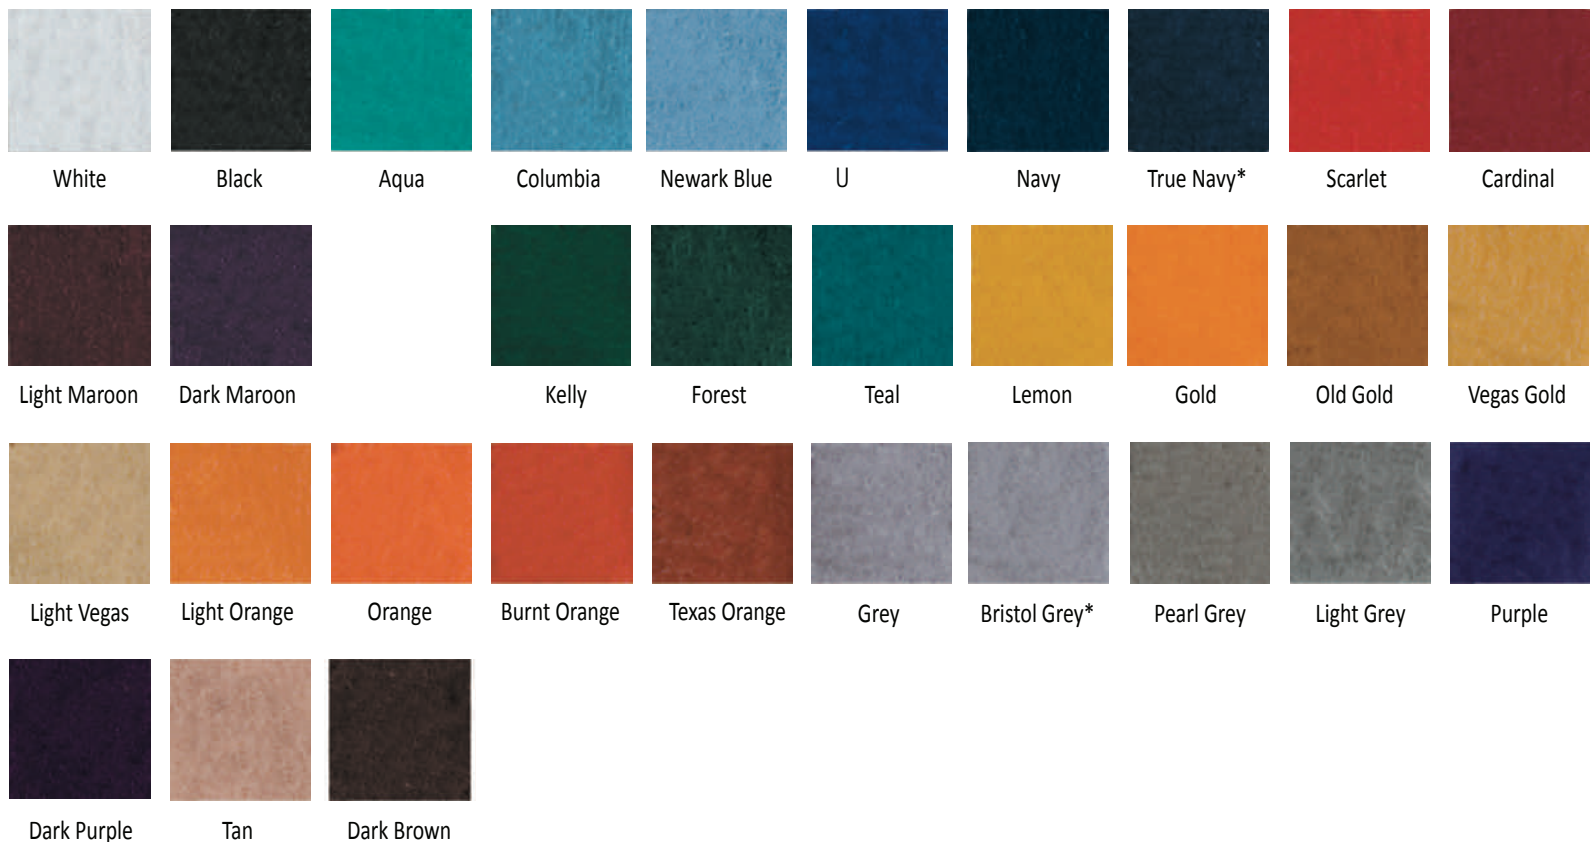

Colors shown for reference only. Please ask your Rep. for actual samples.
*specified colors do not have matching felt color.

FELT COLOR SELECTION

Colors shown for reference only. Please ask your Rep. for actual samples.
*specified colors do not have matching chenille color.

2 COLOR SCRIPT

A B C D E F G H I J K L M N O
P Q R S T U V W X Y Z
a b c d e f g h i j k l m n o p q r s t u v w x y z

ATHLETIC BLOCK

A B C D E F G H I J K L M
N O P Q R S T U V W X Y Z
1 2 3 4 5 6 7 8 9 0

Available Colors: White, Black, Aqua, Columbia Blue, Royal Blue, Navy, Dolphin Blue, Scarlet, Cardinal, Dark Maroon, Pink, Kelly Green, Forest Green, Dolphin Green, Teal, Blue Teal, Lemon, Gold, Old Gold, Light Vegas, Orange, Burnt Orange, TX Orange, TN Orange, Dk Orange, Grey, Purple, Tan, Dark Brown, Cream