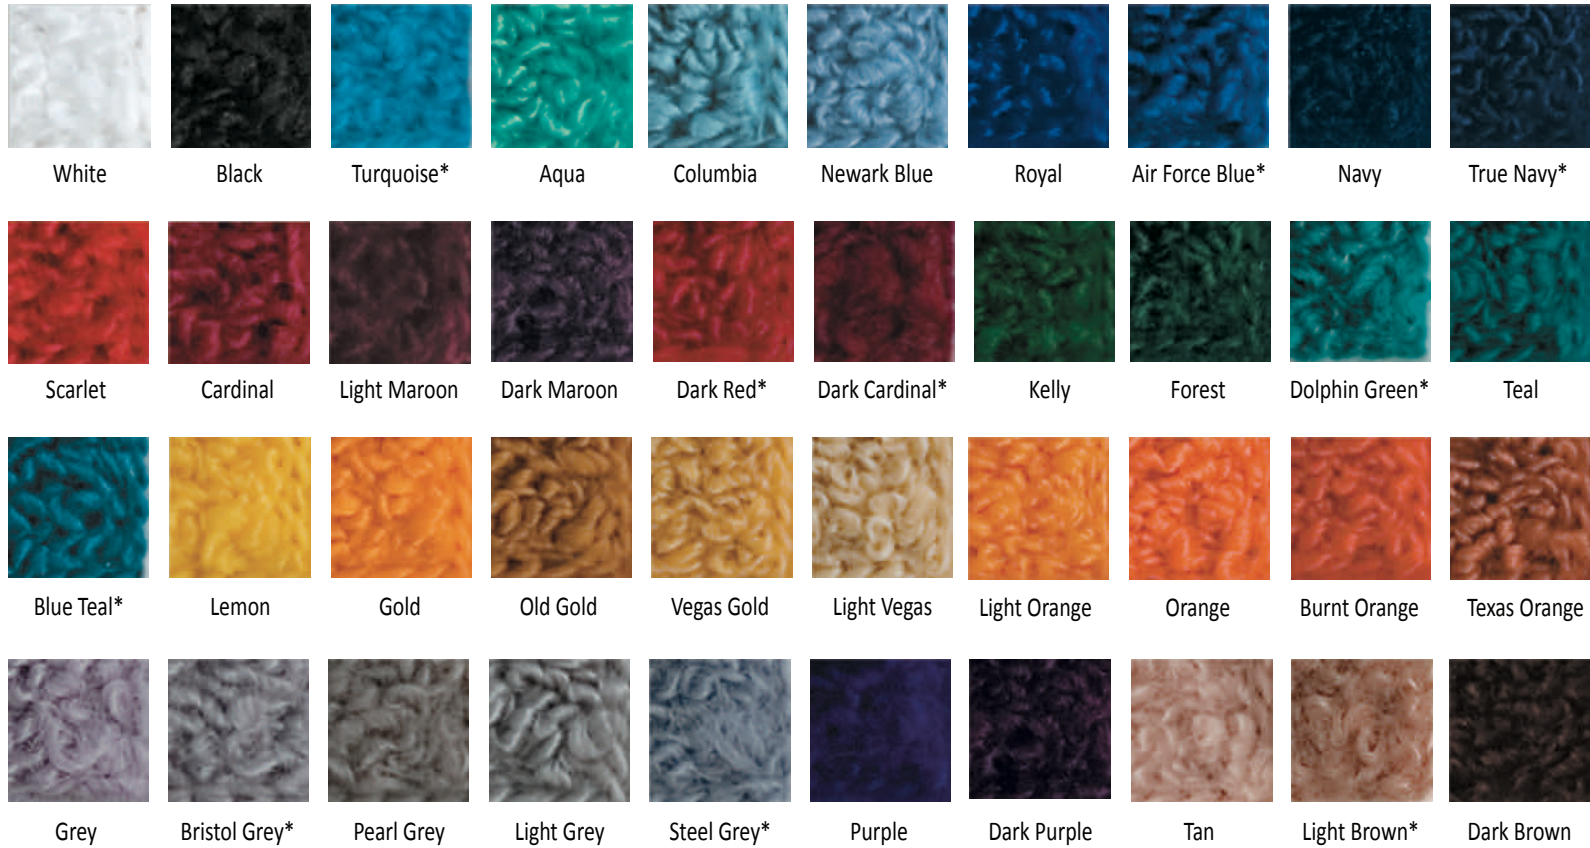

Chainstitch Custom Mascots -CHHMD

CHHMD-Details in chainstitch chenille

Available 4" through 12"

All custom designs requiring a new pattern number will incur a set-up fee

CHENILLE & FELT SWATCHES

CHENILLE COLOR SELECTION

Colors shown for reference only. Please ask your Rep. for actual samples.
*specified colors do not have matching felt color.

FELT COLOR SELECTION

Colors shown for reference only. Please ask your Rep. for actual samples.
*specified colors do not have matching chenille color.

2 COLOR SCRIPT

A B C D E F G H I J K L M N O
P Q R S T U V W X Y Z
a b c d e f g h i j k l m n o p q r s t u v w x y z

ATHLETIC BLOCK

A B C D E F G H I J K L M
N O P Q R S T U V W X Y Z
1 2 3 4 5 6 7 8 9 0

Available Colors: White, Black, Aqua, Columbia Blue, Royal Blue, Navy, Dolphin Blue, Scarlet, Cardinal, Dark Maroon, Pink, Kelly Green, Forest Green, Dolphin Green, Teal, Blue Teal, Lemon, Gold, Old Gold, Light Vegas, Orange, Burnt Orange, TX Orange, TN Orange, Dk Orange, Grey, Purple, Tan, Dark Brown, Cream